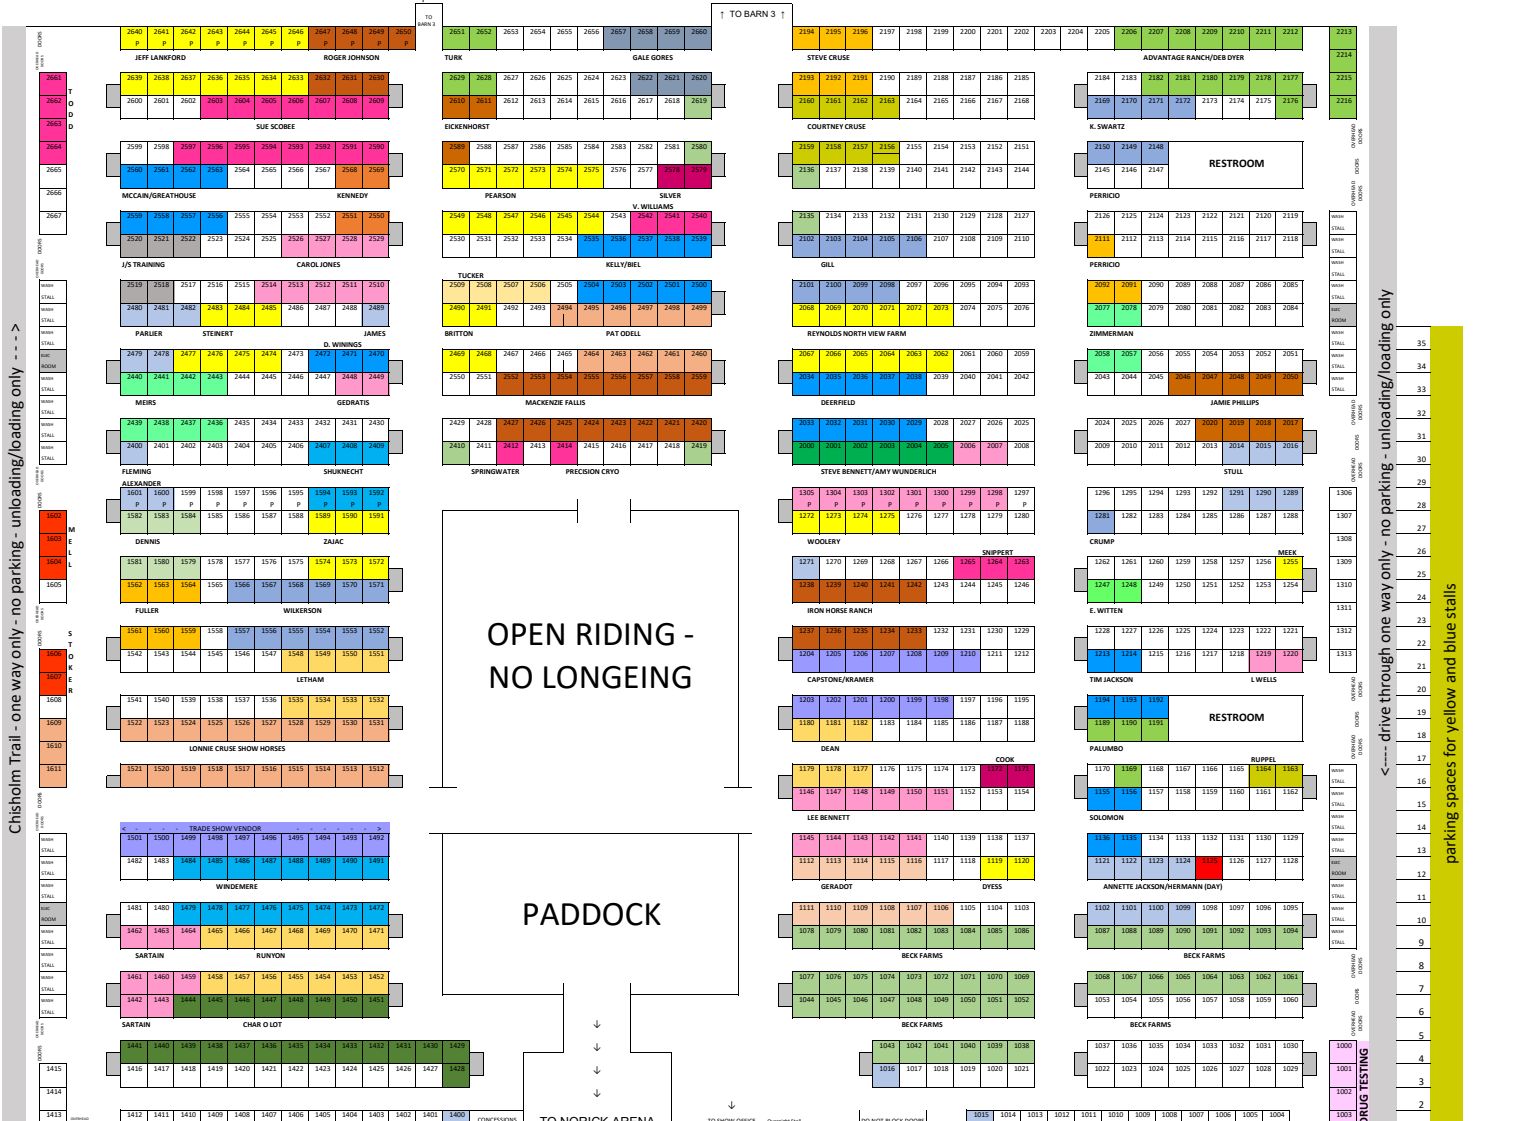

Stall Map Oklahoma City Super Barn

Reservations due by May 25 to receive lowest price.

- \$300 / stall
- \$400 / stall
- \$525 / stall - includes one complimentary parking space per stall
- \$800 / stall - includes one complimentary parking space, access to one WP North RV lot space at reduced rate and one class sponsorship per stall

*P indicates a portable stall. All other stalls are permanent.

□ - Daily stalls are \$100 per night - must be vacated by noon on the move-out date indicated on your reservation.

Chisholm Trail - one way only - no parking - unloading/loading only

drive through one way only - no parking - unloading/loading only

parking spaces for yellow and blue stalls

DRUG TESTING