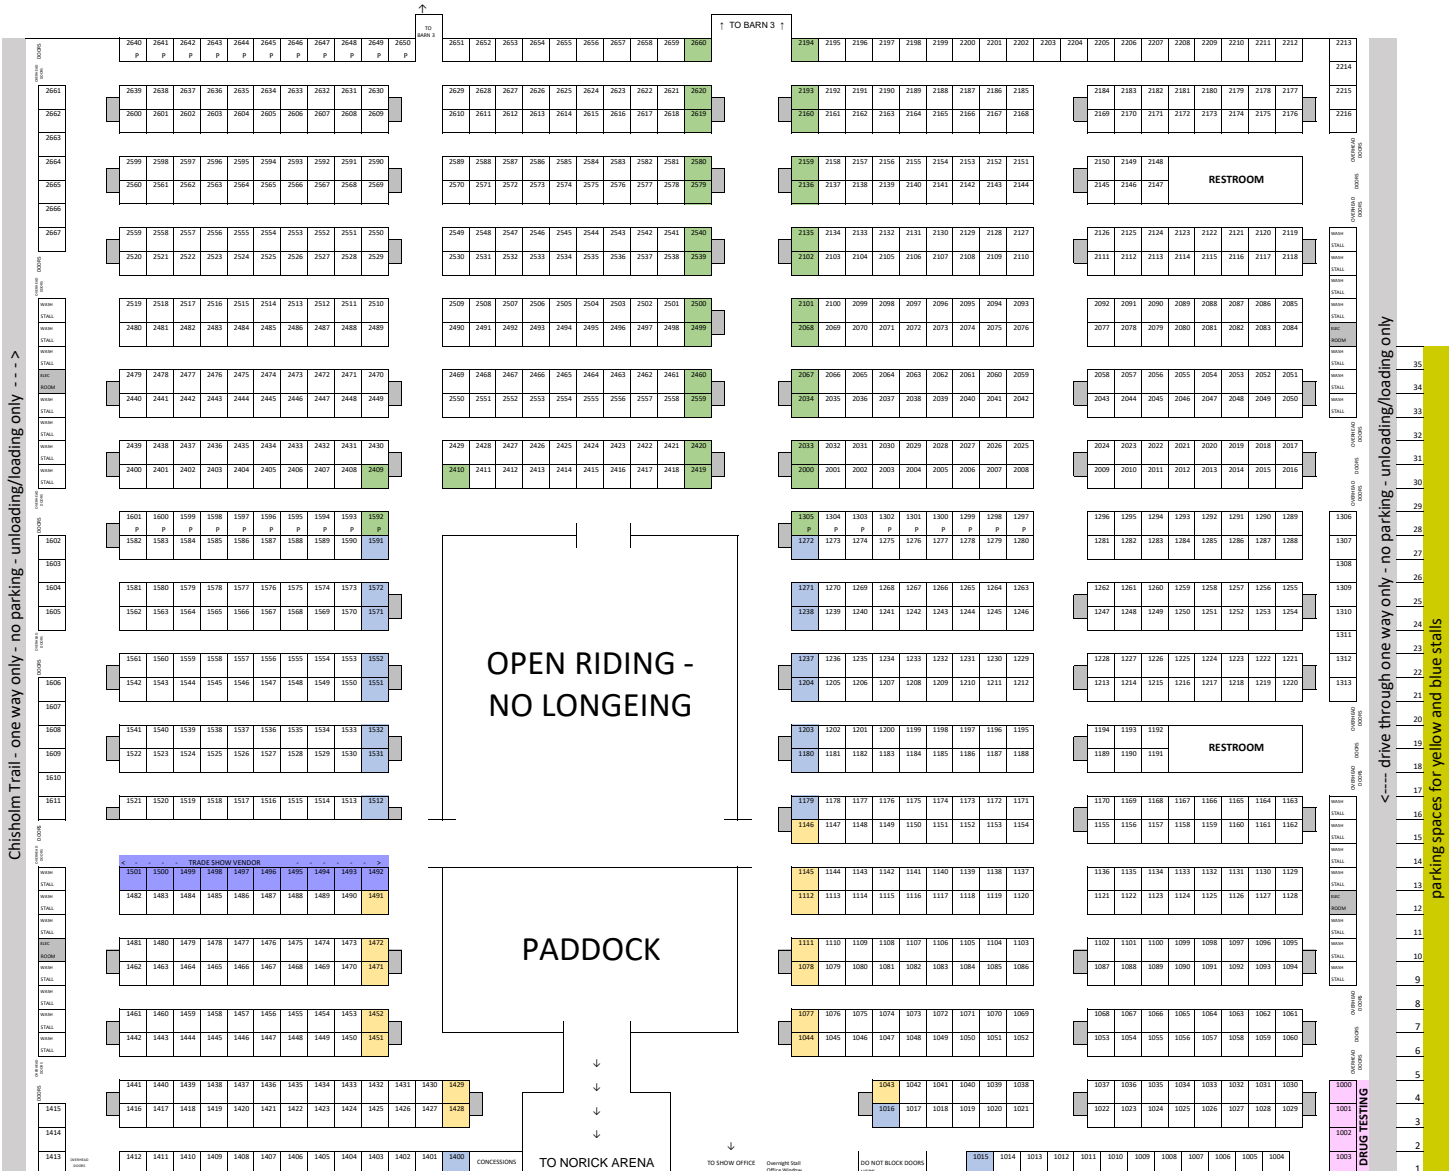

# Stall Map Oklahoma City Super Barn

Reservations due by May 25 to receive lowest price.

- 5300 / stall
- 5400 / stall
- 5525 / stall - includes one complimentary parking space per stall
- 5800 / stall - includes one complimentary parking space, access to one VIP North RV lot space at reduced rate and one class sponsorship per stall

\*P indicates a portable stall. All other stalls are permanent.

☐ Daily stalls are \$95 per night - must be vacated by noon on the move-out date indicated on your reservation.

DRUG TESTING

1000  
1001  
1002  
1003

1  
2  
3  
4  
5  
6  
7  
8  
9  
10  
11  
12  
13  
14  
15  
16  
17  
18  
19  
20  
21  
22  
23  
24  
25  
26  
27  
28  
29  
30  
31  
32  
33  
34  
35

parking spaces for yellow and blue stalls

drive through one way only - no parking - unloading/loading only