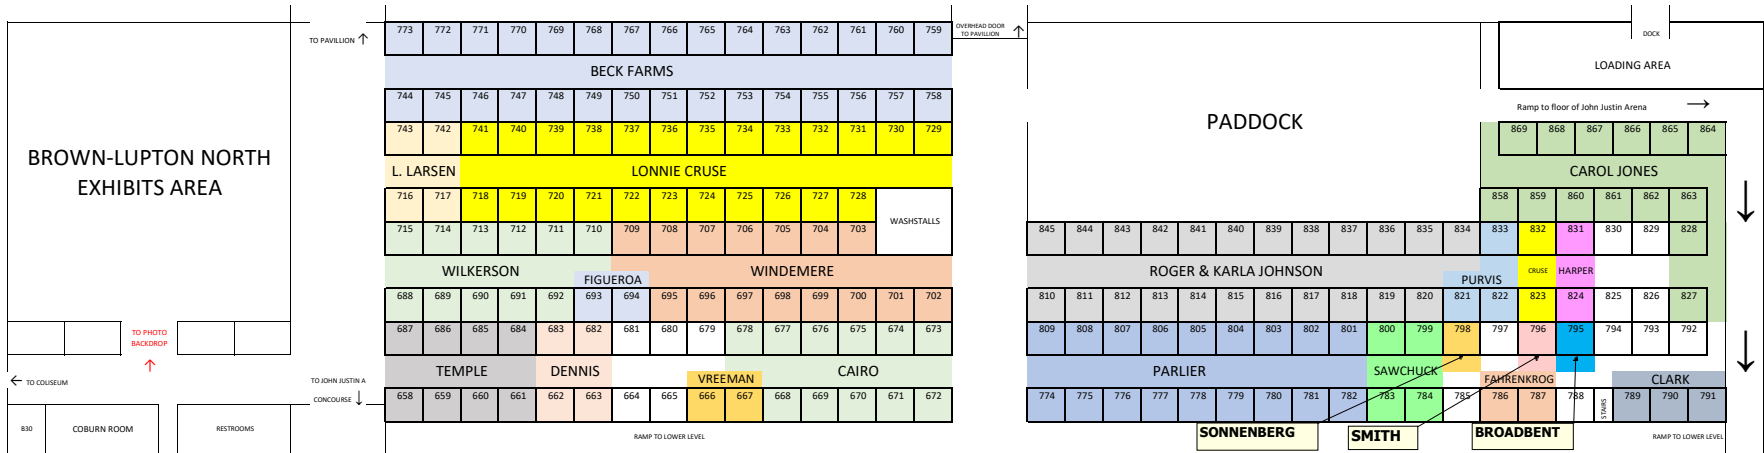

# RICHARDSON/BASS STALLS

200 STALLS

BROWN-LUPTON NORTH EXHIBITS AREA

Paddock

LOADING AREA

Ramp to floor of John Justin Arena

CAROL JONES

ROGER & KARLA JOHNSON

SMITH

BROADBENT

RAMP TO LOWER LEVEL

TO PHOTO BACKDROP

TO COLISEUM

TO JOHN JUSTIN A CONCOURSE

830

CORBURN ROOM

RESTROOMS

RAMP TO LOWER LEVEL