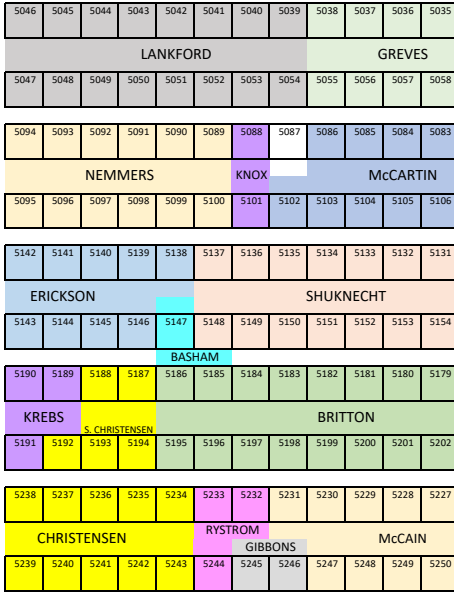

**MONCRIEF BUILDING**

262 STALLS

TO WATT ARENA →

RP JOHNSON DRIVE

TO WATT ARENA →

RAMP UP ↑

RAMP UP ↑