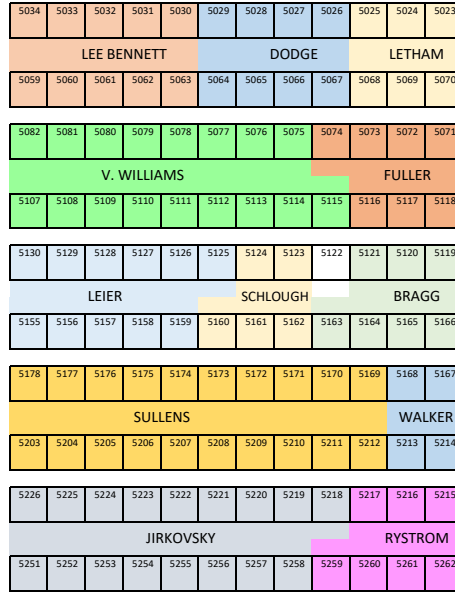

**MONCRIEF BUILDING**

262 STALLS

TO WATT ARENA →

RP JOHNSON DRIVE

TO WATT ARENA →

RAMP UP ↑

RAMP UP ↑