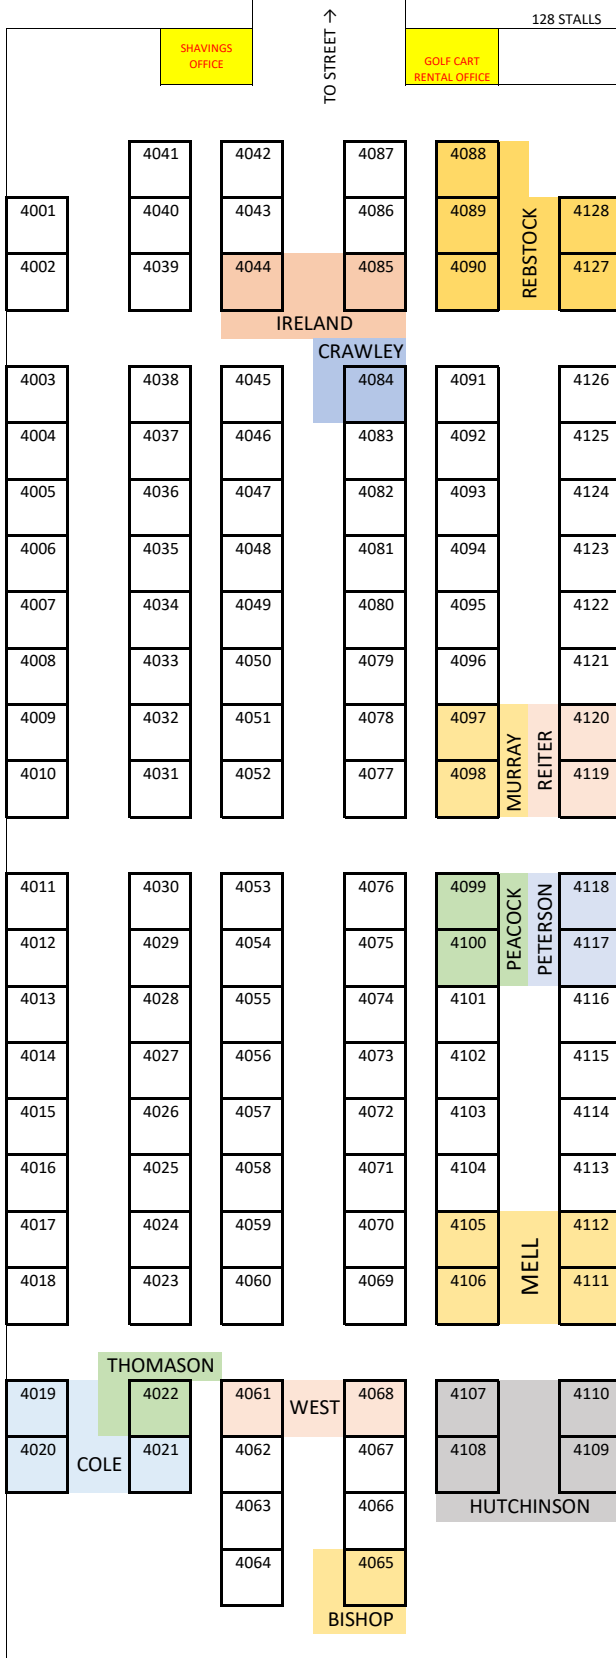

BURNETT / TANDY DRIVE

CATTLE BARN 4

128 STALLS

FARRIER

RIP JOHNSON DRIVE