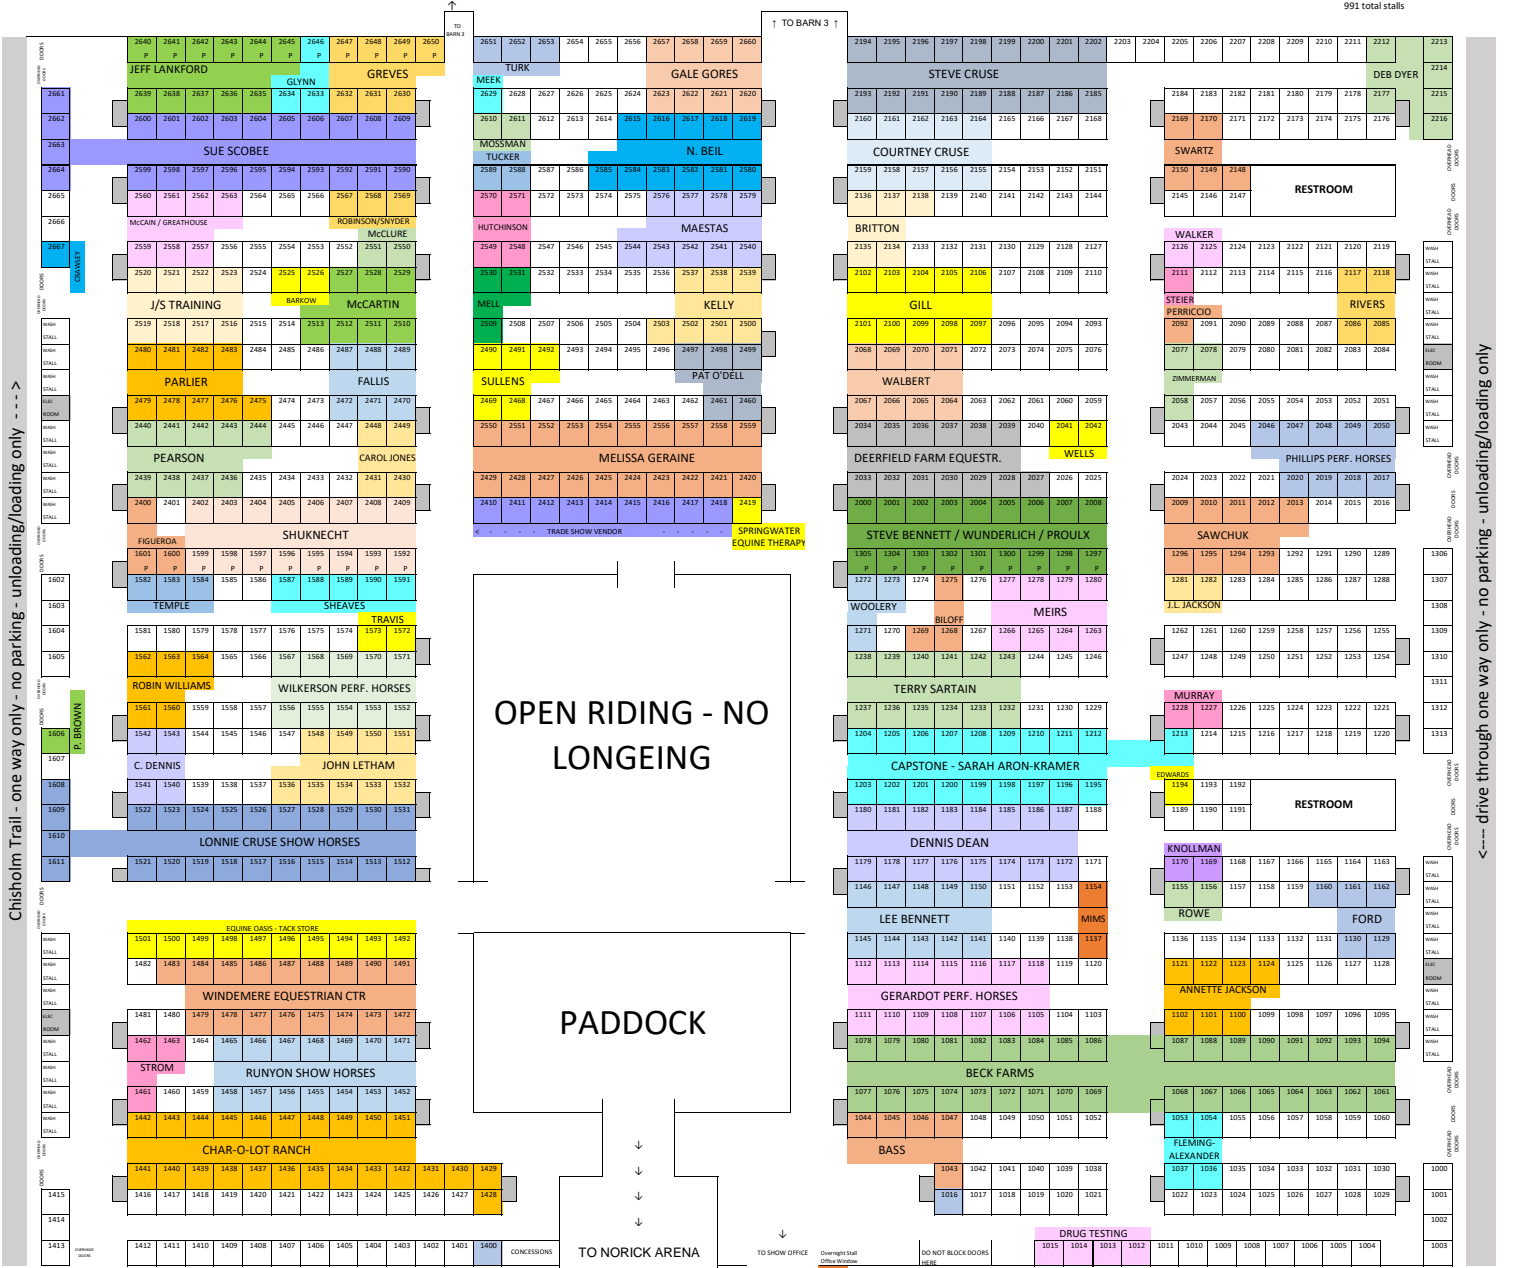

FERGUSON TACK  
EZ BALE  
WHISTLER FANS

BARN 3 - BECKY RUEHLER PHOTOGRAPHIX - PHOTO BA  
FERGUSON TACK  
EZ BALE  
WHISTLER FANS

# Stall Map Oklahoma City Super Barn

991 total stalls

Chisholm Trail - one way only - no parking - unloading/loading only

drive through one way only - no parking - unloading/loading only